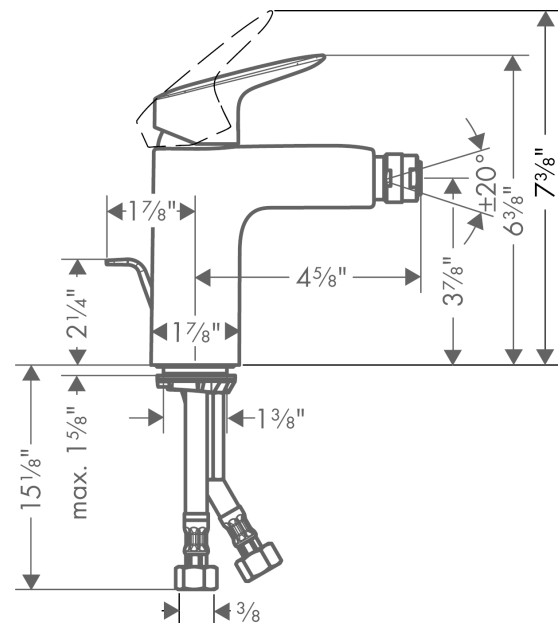

Scale drawing