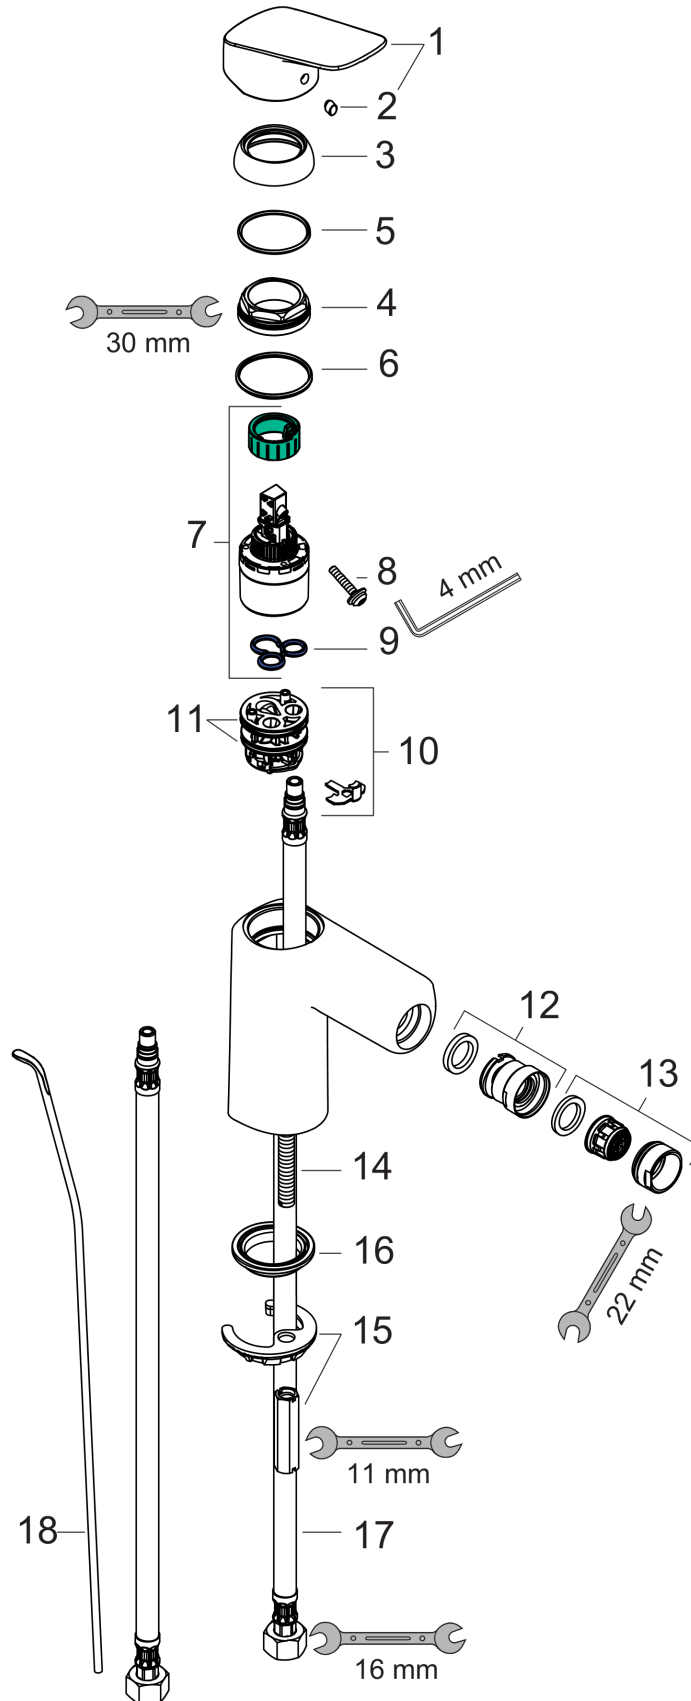

#### Scale drawing

### Single-Hole Bidet Faucet

Finishes : **chrome** Part no. : **71200001**

#### Exploded drawing

Year of production: >07/15

**Logis**
**Single-Hole Bidet Faucet**

 Finishes : **chrome**    Part no. : **71200001**

**Spare parts list**

Year of production: &gt;07/15

Pos.	Description	Part no.	Price	PU
1	handle	92224000	-	1
2	screw cover	96338000	-	1
3	flange	97406000	-	1
4	nut	97209000	-	1
5	O-Ring 32x2	98193000	-	1
6	O-ring 35x2	92604000	-	1
7	cartridge, assy	92730000	-	1
8	locking screw for handle	95140000	-	1
9	seal	95008000	-	1
10	adapter for cartridge	98750000	-	1
11	O-Ring 30x2	98186000	-	1
12	ball joint	92036000	-	1
13	aerator M24x1 (7 l/min)	13912000	-	1
14	screw M8 x 68	97736000	-	1
15	seal	97608000	-	1
16	fixing set	96016000	-	1
17	connection hose 18½" M8x0,75 3/8"	96321001	-	1
18	pull rod	96657000	-	1
a	pop up waste	88509000	-	1